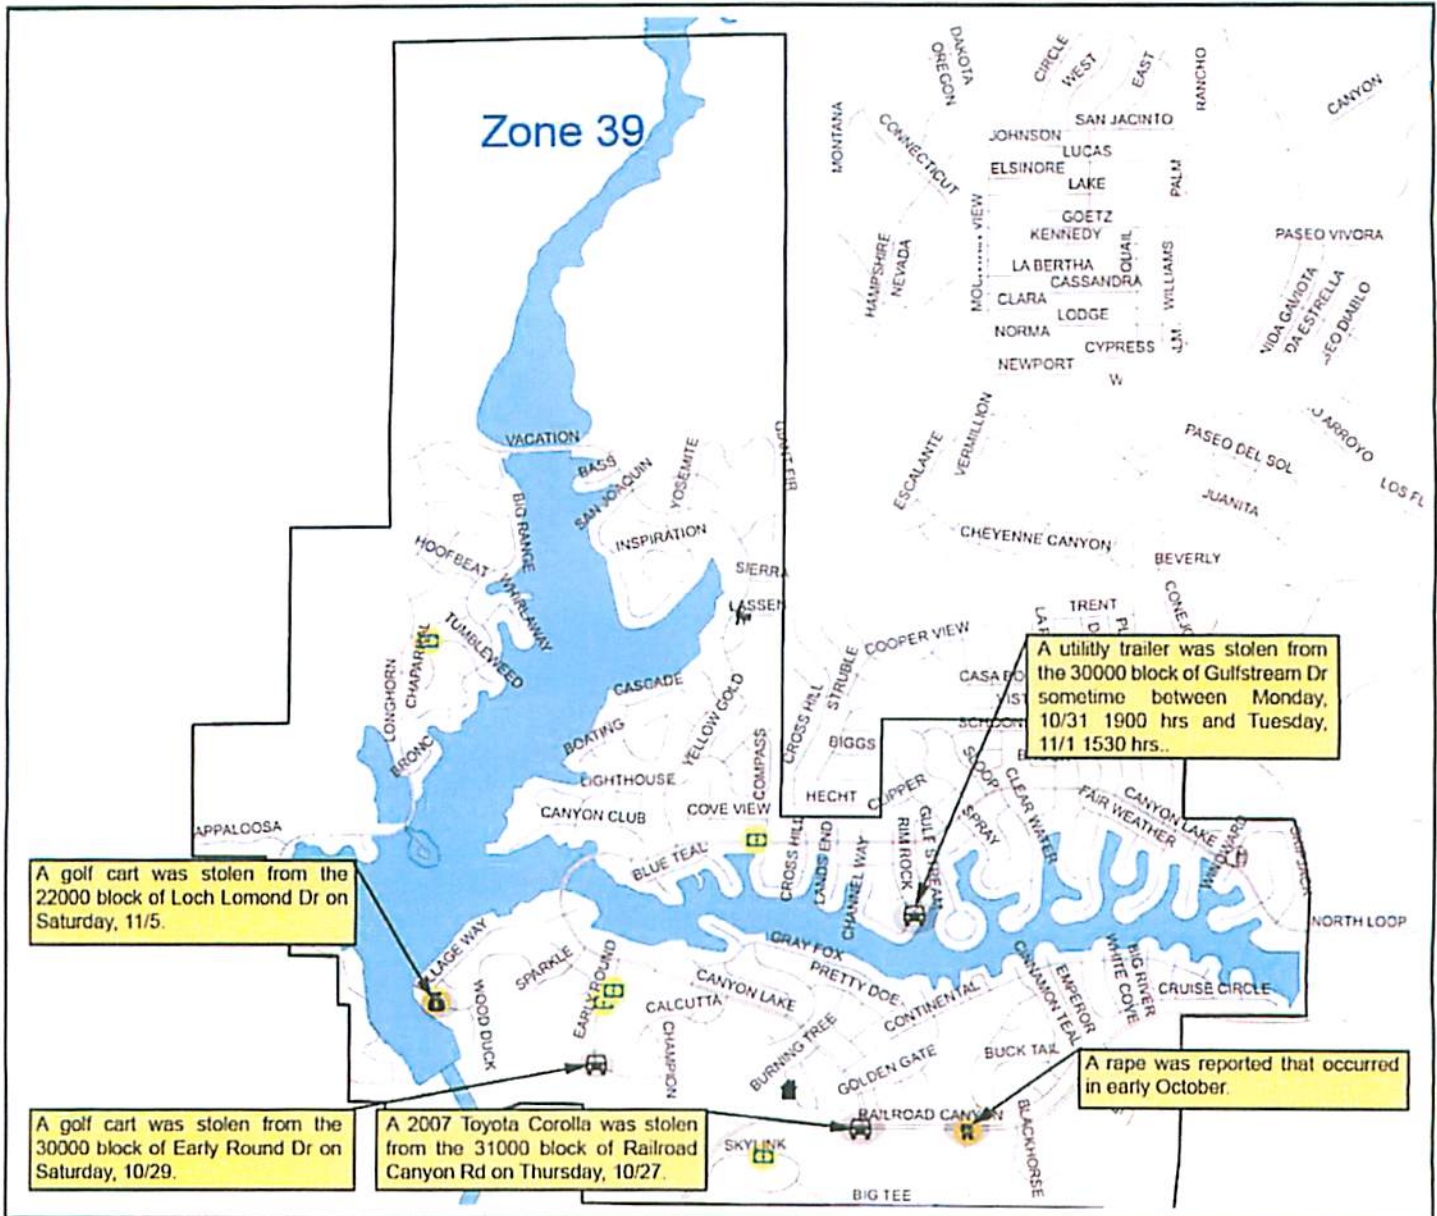

Vehicle Burglary	0	N/A	0	N/A	2	5
------------------	---	-----	---	-----	---	---

Comparison by Time of Day Zone 39

Comparison by Day of Week Zone 39

Perris Station

City of Canyon Lake - Zone 39

Zone 39 Legend