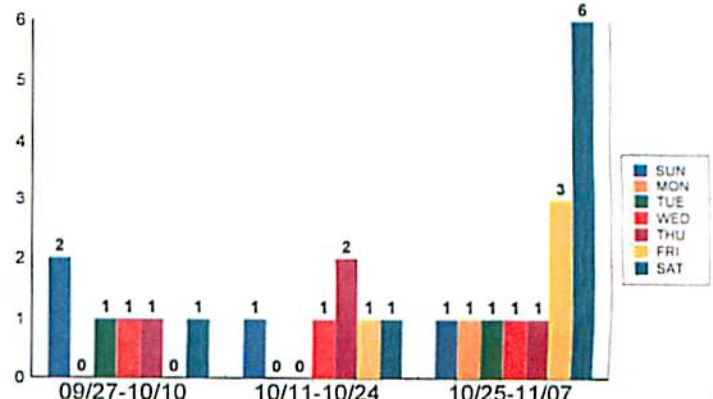

Comparison by Day of Week Zone 39