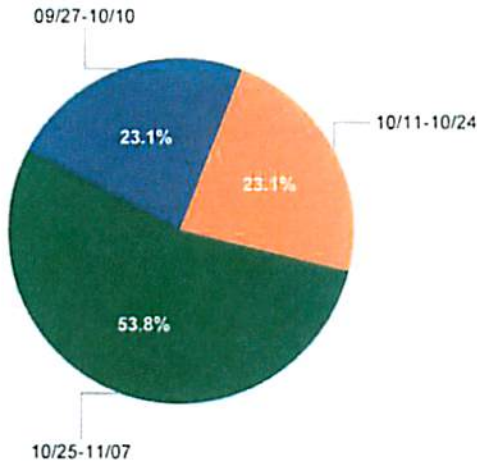

Perris

Crime Control Model

Bi-Weekly part 1 crime stats for 10/25/11- 11/07/11

Perris Station

City of Canyon Lake - Zone 39

6 Week Comparison by 2 Week Increments

Comparison by Crime Type Zone 39

Percentage of Increase or Decrease by Incident Type

Zone 39

Part 1 Crimes	09/27-10/10	10/11-10/24	10/25-11/07	2009 YTD	2010 YTD	2011 YTD
Rape	0	N/A	0	N/A	1	0
Robbery	0	N/A	0	N/A	0	0
Aggravated Assault	1	▼ -100.0%	0	N/A	1	21
Total Violent Crimes	1	▼ -100.0%	0	N/A	2	21
Burglary	1	▼ -100.0%	0	N/A	1	40
Auto Theft	0	N/A	0	N/A	3	16
Larceny Theft*	4	▲ 50.0%	6	▲ 33.3%	8	72
Arson	0	N/A	0	N/A	0	0
Total Property Crimes	5	▲ 20.0%	6	▲ 100.0%	12	128
Total Part 1 Crimes	6	0.0%	6	▲ 133.3%	14	149