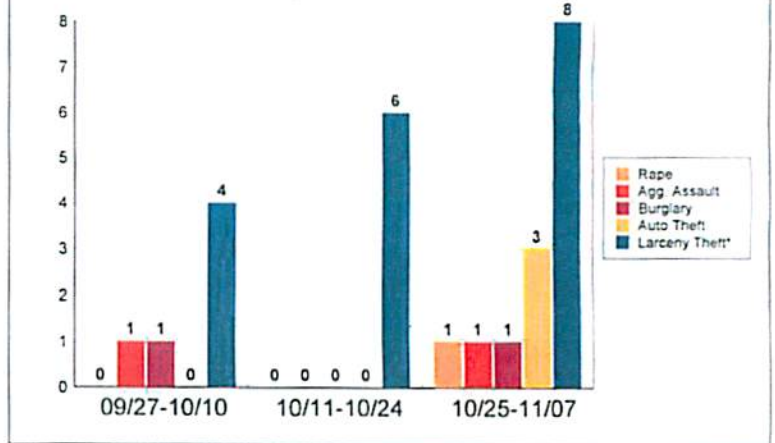

Perris

Crime Control Model

Bi-Weekly part 1 crime stats for 10/25/11- 11/07/11

Perris Station

City of Canyon Lake - Zone 39

6 Week Comparison by 2 Week Increments

Comparison by Crime Type Zone 39

Percentage of Increase or Decrease by Incident Type

Zone 39

Part 1 Crimes	09/27-10/10	10/11-10/24	10/25-11/07	2009 YTD	2010 YTD	2011 YTD
Rape	0	N/A	0	N/A	1	0
Robbery	0	N/A	0	N/A	0	0
Aggravated Assault	1	▼ -100.0%	0	N/A	1	21
Total Violent Crimes	1	▼ -100.0%	0	N/A	2	21
Burglary	1	▼ -100.0%	0	N/A	1	40
Auto Theft	0	N/A	0	N/A	3	16
Larceny Theft*	4	▲ 50.0%	6	▲ 33.3%	8	72
Arson	0	N/A	0	N/A	0	0
Total Property Crimes	5	▲ 20.0%	6	▲ 100.0%	12	128
Total Part 1 Crimes	6	0.0%	6	▲ 133.3%	14	149