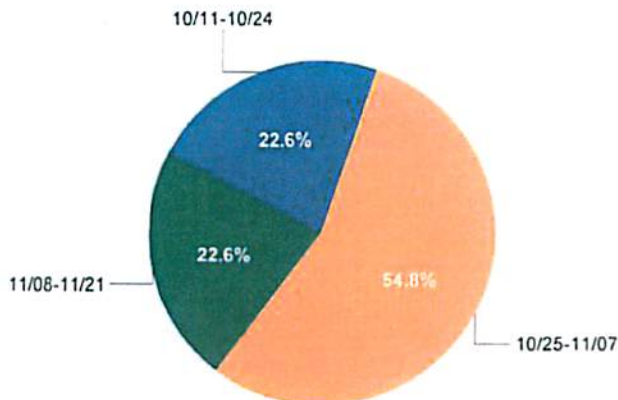

Perris Station

City of Canyon Lake - Zone 39

6 Week Comparison by 2 Week Increments