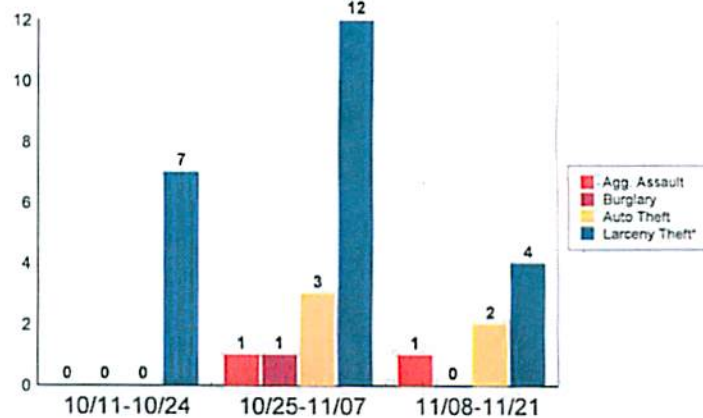

- Rape (1)
- Burg Res (1)
- Veh Theft (3)
- Theft fr Veh (2)
- Assaults (1)
- Grand Theft (1)
- Petty Theft (5)

Part one crime increased 133% over the past two weeks in Canyon Lake (from 6 to 14 cases). One rape was reported, Larceny thefts increased from 6 to 8 cases, burglaries increased from 0 to 1 case, auto thefts increased from 0 to 3 cases, and vehicle burglaries increased from 0 to 2 case.

Perris Station

City of Canyon Lake - Zone 39

6 Week Comparison by 2 Week Increments

Comparison by Crime Type Zone 39

Percentage of Increase or Decrease by Incident Type

Zone 39

Part 1 Crimes	10/11-10/24	10/25-11/07	11/08-11/21	2009 YTD	2010 YTD	2011 YTD
Rape	0	N/A	0	0	N/A	2
Robbery	0	N/A	0	1	3	1
Aggravated Assault	0	N/A	1	21	25	17
Total Violent Crimes	0	N/A	1	22	28	20
Burglary	0	N/A	1	43	42	27
Auto Theft	0	N/A	3	16	27	30
Larceny Theft*	7	12	4	76	138	163
Arson	0	N/A	0	0	1	0
Total Property Crimes	7	16	6	135	208	220
Total Part 1 Crimes	7	17	7	157	236	240