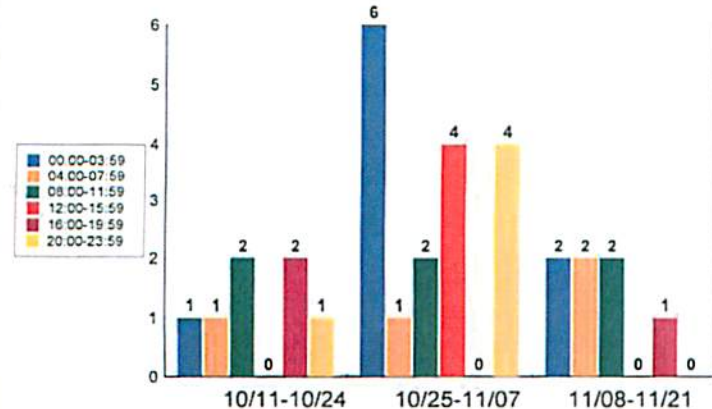

Comparison by Time of Day Zone 39