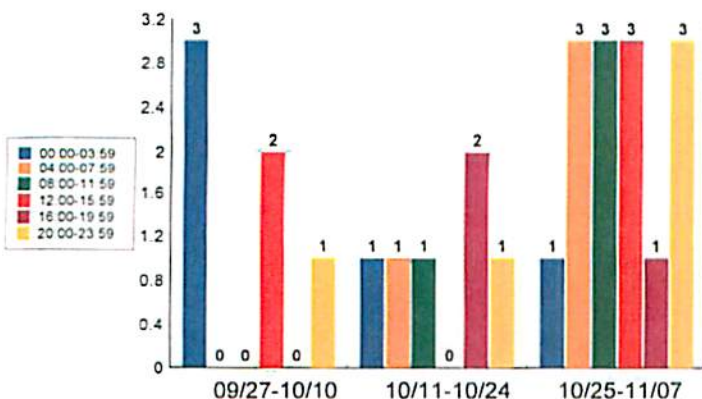

Comparison by Time of Day Zone 39